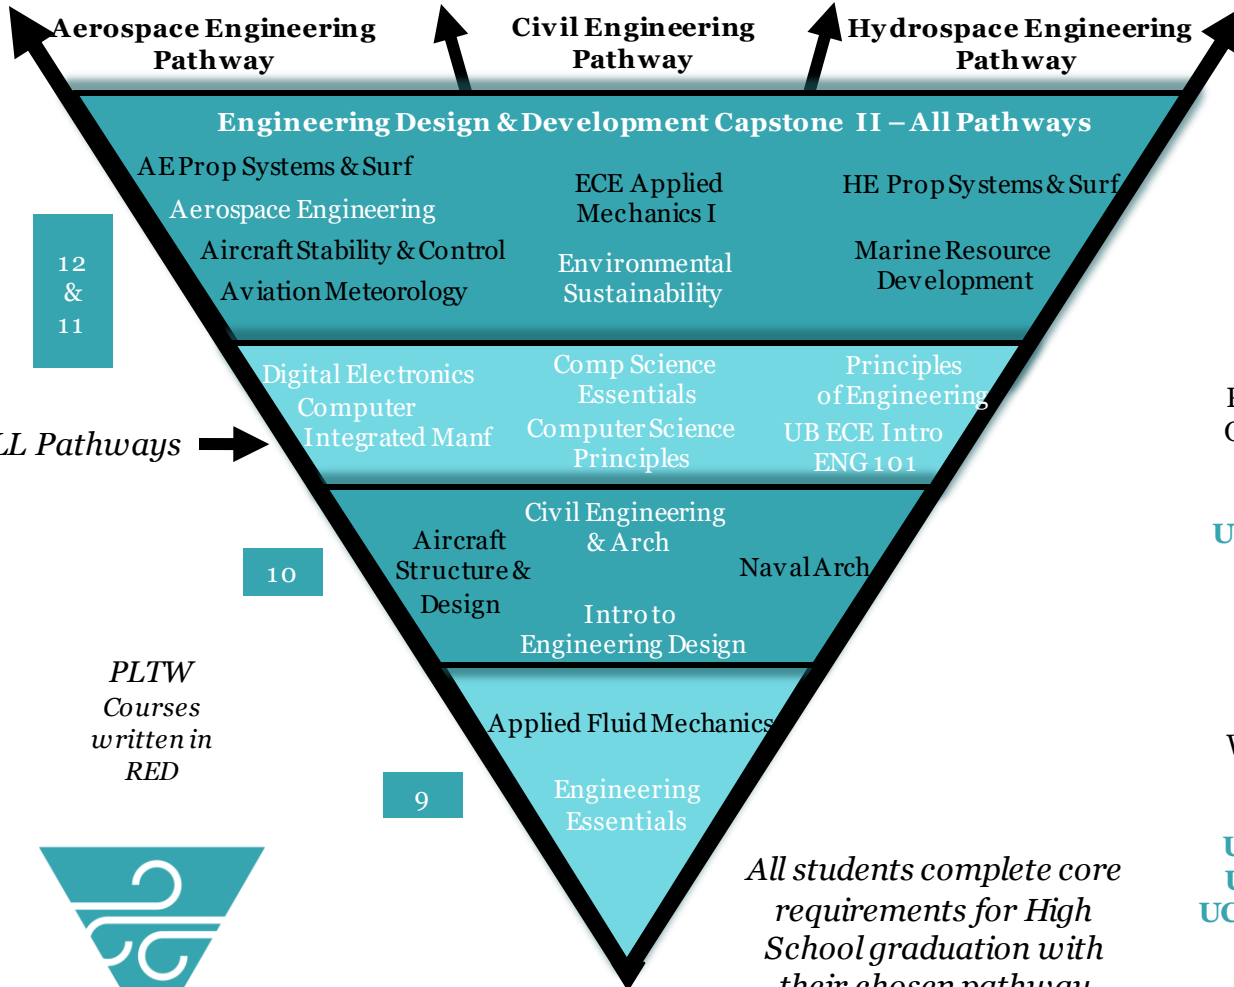

Aerospace/Hydrospace Engineering

Magnet High School

At Fairchild Wheeler Campus

ENGLISH LANGUAGE ARTS COURSES

English 9, English 10, English 11, English 12,
History & Lit Through the Lens of Film,
Intellectual Creative Inquiry, Writer's Workshop,
Justice Through Literature, Pre-AP English I & II

UCONN ECE Seminar in American Studies

UCONN ECE United States History to 1877

UCONN ECE United States History Since 1877

WORLD LANGUAGES COURSES

Spanish, Spanish for Heritage Speakers, Mandarin,

UCONN ECE Spanish Comp & Reading

UCONN ECE Intermediate Spanish Composition

UCONN ECE Spanish Conversation

UCONN ECE Intermediate Chinese II

All students complete core requirements for High School graduation with their chosen pathway courses.

*PLTW
Courses
written in
RED*